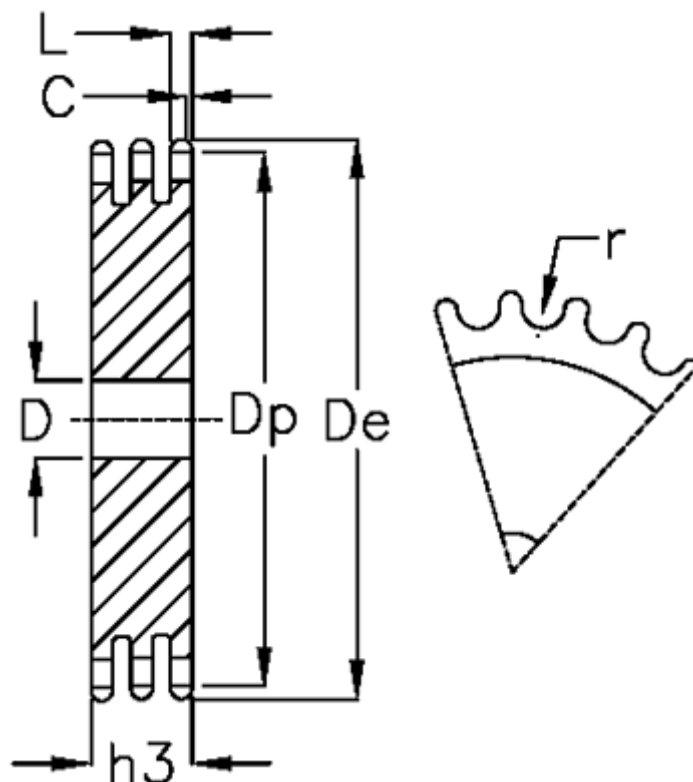

Article number: 616023008008

Description: Plate wheel 16 B-3 Z=8 triplex

Measures

C = 3

D = 20

De = 77

Dp = 66.37

For chain size = 1 tomme x 17,02 mm

For chain type = 16 B-3

h3 = 79.6

L = 15.8

Number of teeth = 8

r = 15.88